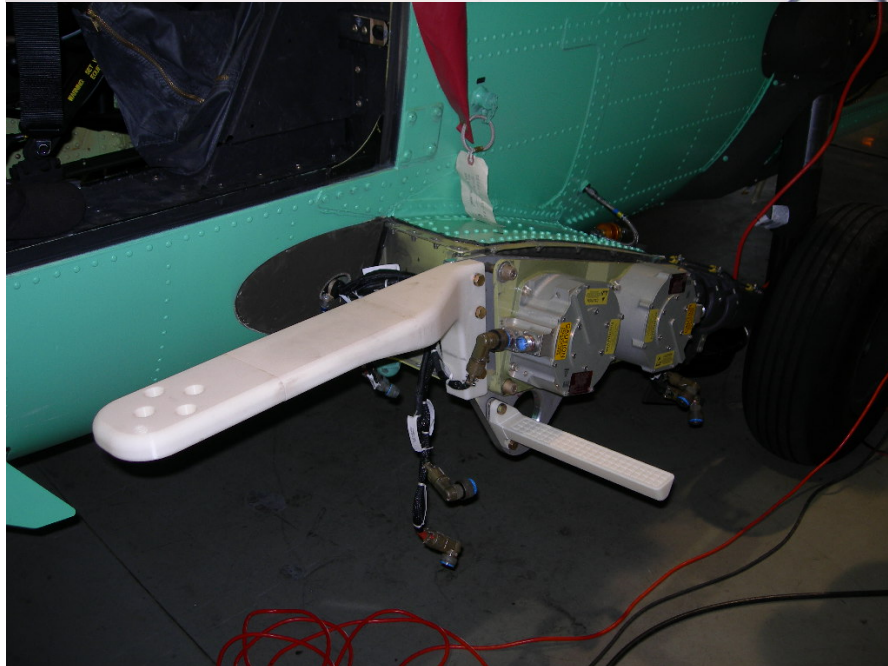

SIKORSKY UH-60 BLACKHAWK A / L AND M MODEL
LANDING GEAR SPONSON MOUNTS

- BOTH MOUNTS USE EXISTING HOLES / HARDPOINTS
- EASILY INSTALLED AND REMOVED. LEFT OR RIGHT AVAILABLE
- BOTH MOUNTS ACCEPT PAYLOADS UP TO 125LBS
- SOLID ALUMINUM / STEEL BILLET CONSTRUCTION