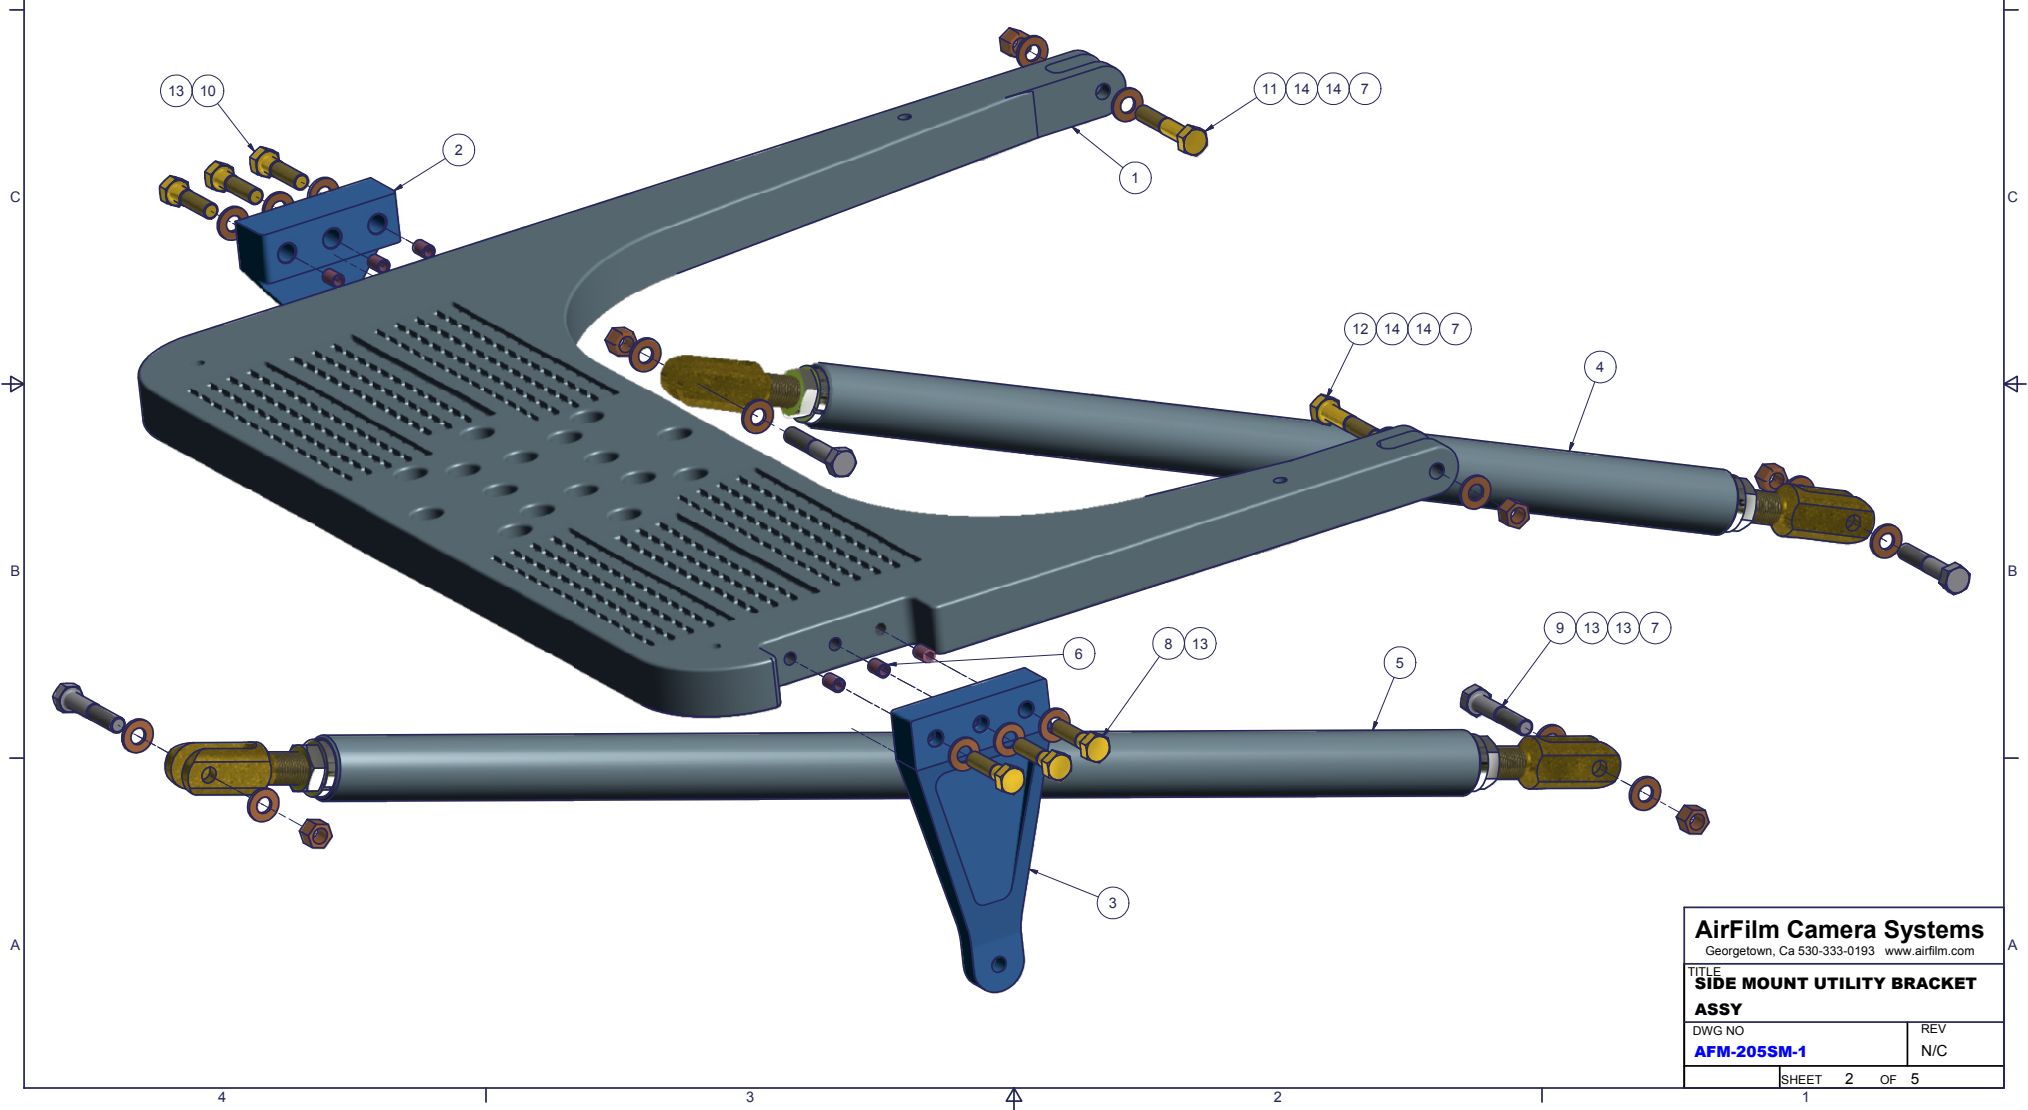

				Parts List					
ITEM	QTY	PART NUMBER	DESCRIPTION	MATERIAL	MATERIAL SPEC	FINISH	FINISH SPEC	STOCK SIZE	
1	1	-5	MAIN PLATE	6061 T651ALUM PLATE	QQ-A-250/11	ANODIZE HARD	MIL-A-8625 TYIII CL 2	AR	
2	1	-6	SHORT TAB BRACKET	2024 ALUM BAR	QQ-A-225/6 OR QQA-200/3	ANODIZE HARD	MIL-A-8625 TYIII CL 2	AR	
3	1	-7	LONG TAB EAR	2024 ALUM BAR	QQ-A-225/6 OR QQA-200/3	ANODIZE HARD	MIL-A-8625 TYIII CL 2	AR	
4	1	AF205SM-10	TUBE ASSY SHORT						
5	1	AF205SM-20	TUBE ASSY LONG						
6	6	MS21209-F5-F16 HX25X375	HELICOIL LOCKING						
7	6	AN365-524A	STOP NUT						
8	3	AN5-11A	HEX BOLT						
9	4	AN5-12A	HEX BOLT						
10	3	AN5-13A	HEX BOLT						
11	1	AN5-15A	HEX BOLT						
12	1	AN5-17A	HEX BOLT						
13	16	AN960-516L	WASHER THIN						
14	2	AN960-516	WASHER						

AirFilm Camera Systems	
Georgetown, Ca 530-333-0193 www.airfilm.com	
TITLE SIDE MOUNT UTILITY BRACKET	
ASSY	
DWG NO AFM-205SM-1	REV N/C
SHEET 2 OF 5	